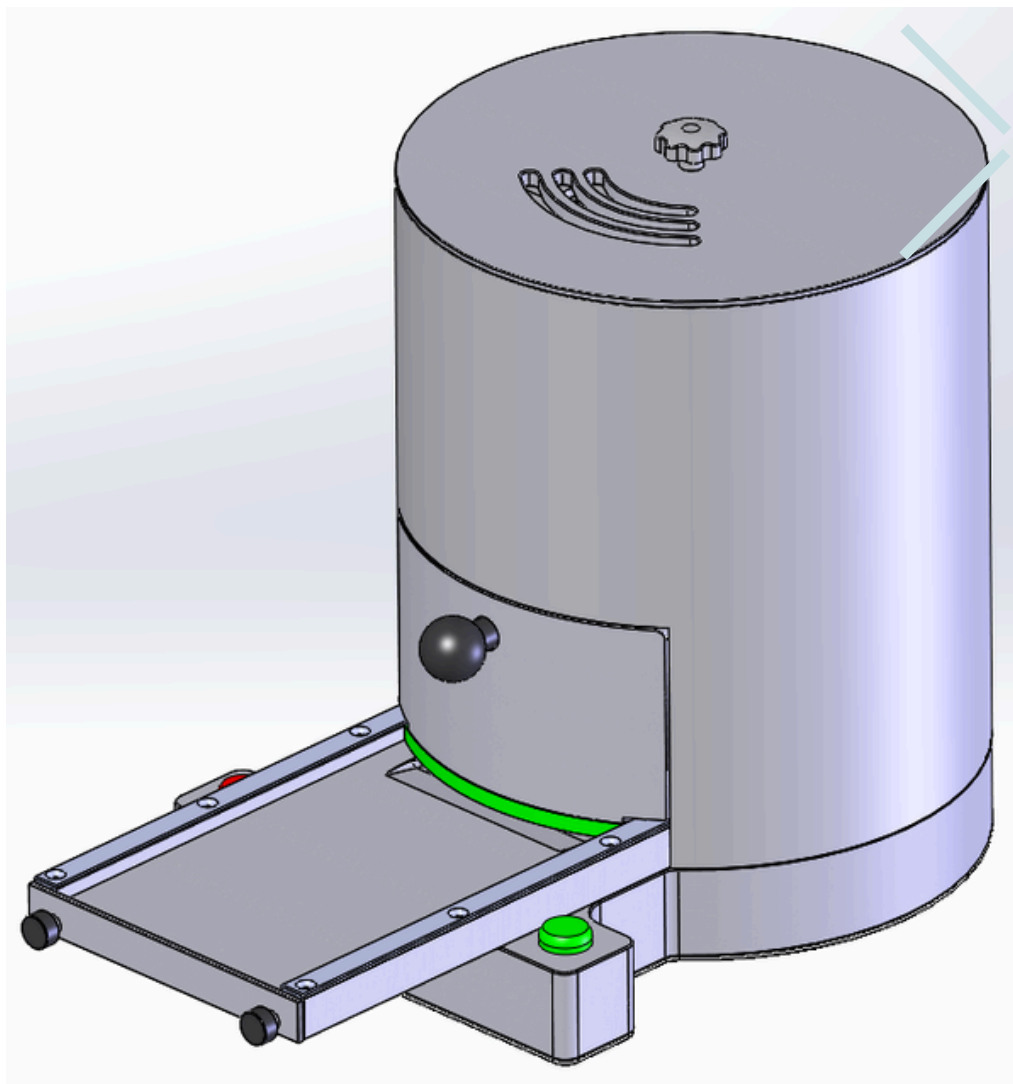

Lab Sealer 1

Specification sheet

Function:	Sealing, small quantities
Output:	Dependent on filling and operator speed
Machine width (mm):	249
Machine depth (mm):	436
Machine height (mm):	440
Blister length (mm):	100
Blister width (mm):	100
Blister depth (mm):	50
Power supply:	230 V
Air supply:	5-6 bar
Plug on machine:	Harting Quan 17 and Harting HAN 6
Power plug type:	EU Universal

Lab Sealer 2

Specification sheet

Function:	Sealing, small quantities
Output:	Dependent on filling and operator speed
Machine width (mm):	330
Machine depth (mm):	605
Machine height (mm):	433
Blister length (mm):	190
Blister width (mm):	140
Blister depth (mm):	50
Power supply:	230 V
Air supply:	5-6 bar
Plug on machine:	Harting Quan 17 and Harting HAN 6
Power plug type:	EU Universal